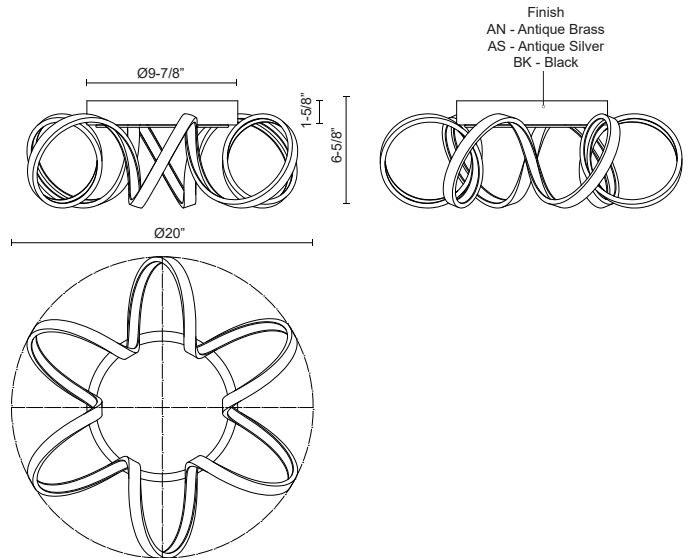

FM93820-AN-UNV
 Antique Brass

FM93820-BK-UNV
 Black

FM93820-AS-UNV
 Antique Silver

SPECIFICATION DETAILS

Fixture Dimensions	D20" x H6-5/8"
Light Source	LED with DC Driver
Wattage	38W
Total Lumens	2720lm
Delivered Lumens	AN-1625lm; AS-1829lm; BK-1236lm;
Voltage	120-277V
Color Temperature	3000K
CRI (Ra)	90CRI
Optional Color Temps	2700K - 5000K Available, Minimum Order Quantities Apply
LED Rated Life	50,000 hours
Dimming	100% - 10%, TRIAC or ELV Dimmer (Not Included)
Diffuser Details	Frosted Silicone Diffuser
Location	Dry
Mounting Style	All Orientation; Ceiling and Wall;
CEC Title 24 JA8	Yes, JA8-2022
Canopy Dimensions	D9-7/8" x H1-5/8"
Paint Finish	AN01; AS01; BK02;

* For custom options, consult factory for details.

* For warranty information, please visit www.kuzcolighting.com/warranty

DESCRIPTION

A looping radiant line casts light across space in a continuous helical path. The Synergy series is characterized by the rolled rectangular extrusion, which emits soft light through the silicon opal lens. Configured in both linear and ring arrangements, the arcing aluminum allows the curated finishes to be visible at every angle.